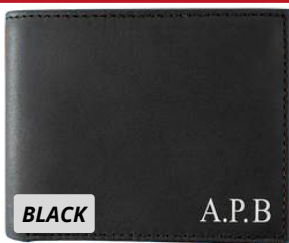

**SAVE
£9
€11.50
EACH**

MEN'S LEATHER WALLET

Available in black or brown. Real leather. Brown wallet has 5 card slots, including 1 to display a business card and a compartment for notes. Black wallet has 8 card slots including 1 for notes and 1 with a see-through window for a photo or a display business card. H8.6 x W11cm. Emboss with up to 6 characters (CAPITALS only).

**BLACK 60137 BROWN 60091
WAS ~~£29/€35~~ NOW £20/€23.50 EACH**