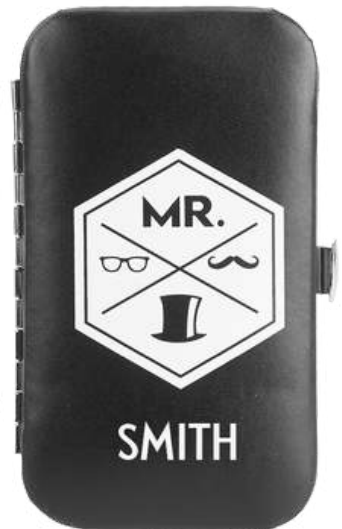

Includes:

- Nail clipper
- Angled clipper
- Nail scissors
- Tweezer
- Cuticle blade
- Nail file

6-PIECE MEN'S MANICURE SET

Keep your nails looking neat with this sleek 6 piece manicure set. Includes all the essential tools for grooming on the go. Faux leather & stainless steel. Case size (closed): H11 x W6.5 x D1.5cm approx. *Personalise in white vinyl, up to 15 characters. Design is fixed.*

60305 £7/€8.50