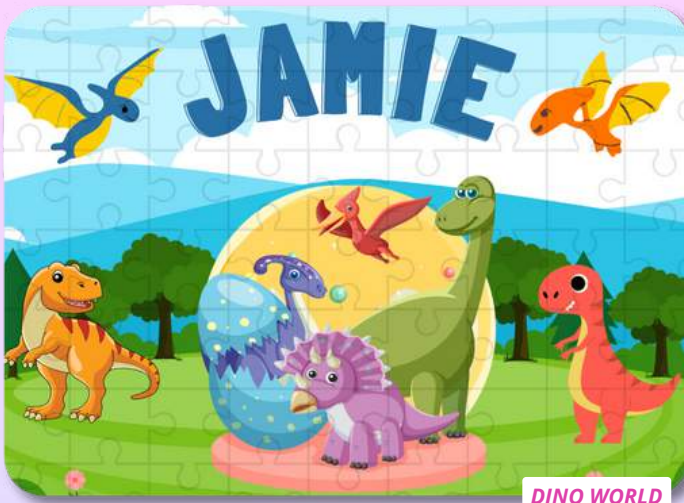

DINO WORLD

Magnetic Jigsaw Puzzles

ONLY

£7.50
€9 EACH

AVAILABLE
IN
5 DESIGNS