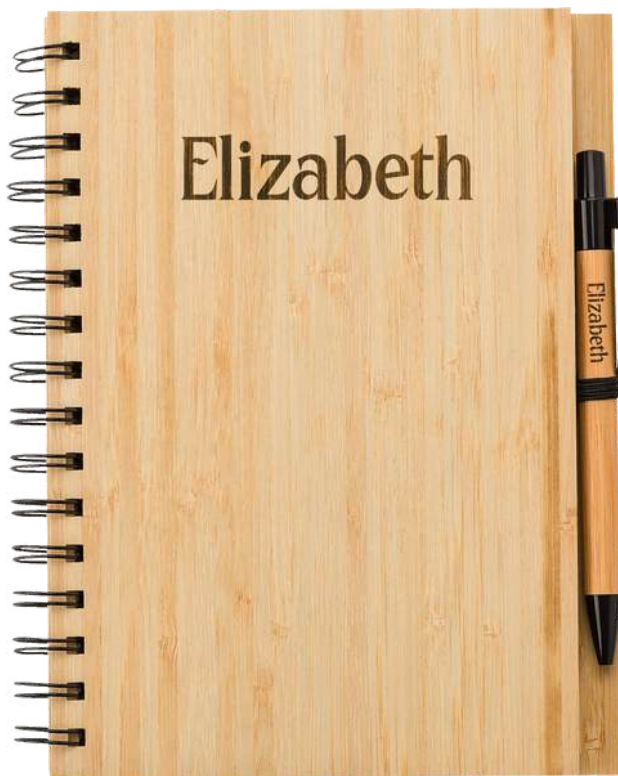

**BLACK/TAN 60306 BLACK/GREY 60200**

**WAS £22/€26 NOW £20/€23.50 EACH**

FREE PERSONALISATION 19

**A** *Bamboo Pen & Pencil Set*  
**£10/€12**

**A. BAMBOO PEN & PENCIL SET**

Crafted from bamboo, this set includes a stylus push-button pen and a mechanical pencil both nestled in a sleek paper box for convenient gifting or storage. Ideal for eco-conscious individuals seeking stylish and sustainable writing essentials. Blue ink. Bamboo & stainless steel. Length of Pen & Pencil: 13.5cm approx. *Engrave up to 15 characters. The personalisation provided will be engraved on both items.*

**60276 £10/€12**

**B** *Bamboo Notebook & Pen Set*  
**£15/€18**

**C** *Bamboo Pen*  
**£5/€6**

**B. BAMBOO NOTEBOOK & PEN SET**

Be the envy of your work colleagues or school friends with this truly unique bamboo notebook & pen set. Notebook contains 80 sheets of lined paper, A5. Pen: blue ink, L14 x W1.5 x D1.5cm. Eco-friendly bamboo & recycled paper. *Engrave up to 15 characters. The personalisation provided will be engraved on both items.*