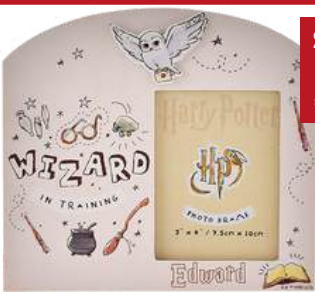

SAVE
£5
€5.50

HARRY POTTER WIZARD FRAME
Portrait aperture 3" x 4" (7.5 x 10cm). H15 x 16.5 x D1.5cm. Strutted frame. MDF. Gift boxed. Engrave up to 15 characters.
60284 WAS £14/€16.50 NOW £9/€11