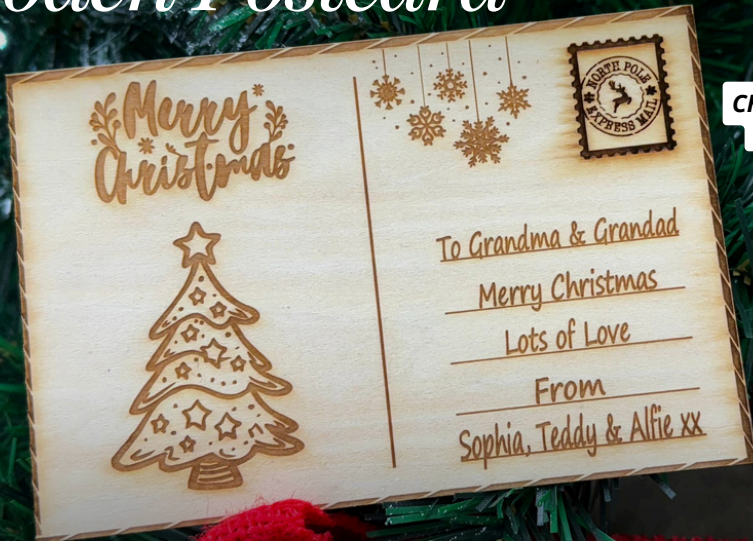

68058 £24/€28.50

**SNOWFLAKE
DESIGN**

Brass Coin Keepsake

£8/€9.50

BRASS COIN KEEPSAKE

Transform our exquisite brass coins into timeless mementos with your personal touch. Not simply just a gift, but a symbol of love and friendship. Perfect for a story, a memory, or a pledge of affection. Diameter 4cm. Presented in an acrylic case. *Snowflake design: Engrave up to 4 lines, maximum of 35 characters per line. Snowflakes are fixed.*

60256 £8/€9.50

For more designs, please ask to see our main Personalised catalogue.

Wooden Postcard

£6/€7.50

**CHRISTMAS
DESIGN**

WOODEN POSTCARD

Make this Christmas extra magical with a special message. Birch plywood. H10 x W15 x D0.4cm. Due to the nature of the product, knots in the wood and colour may vary.