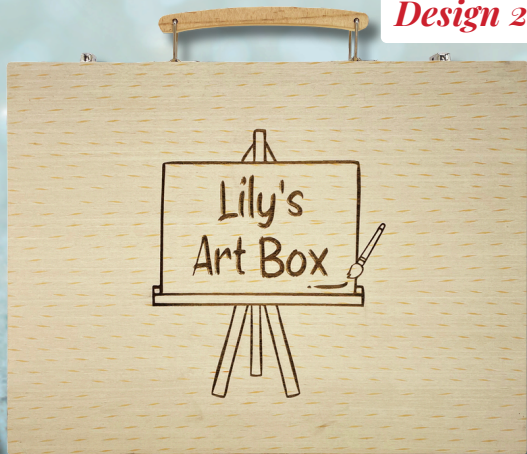

67 -Piece Art Set in Wooden Case

the perfect gift for an up-and-coming artist!

Design 1

£22 / €26

CONTENTS:

- 12 X WATER COLOUR PAINTS
- 12 X COLOURING PENCILS
- 12 X WAX CRAYONS
- 12 X FELT TIPS
- 12 X OIL PASTELS
- 1 X ERASER
- 1 X SHARPENER
- 1 X PAINT BRUSH
- 1 X MIXING PALETTE
- 1 X PAPER GLUE
- 1 X PENCIL
- 1 X RULER

Design 2

For more information, contact your distributor:

67-PIECE ART SET IN WOODEN CASE

A 67-piece art set that includes watercolour paints, crayons, felts, coloured pencils and more. Each set is presented inside an attractive wooden case with metal clips. Size of case: H21.5 x W28.5 x D4.5cm. *Design 1 & 2: Engrave a name up to 15 characters. 'Art Box' and images are fixed on both designs.*