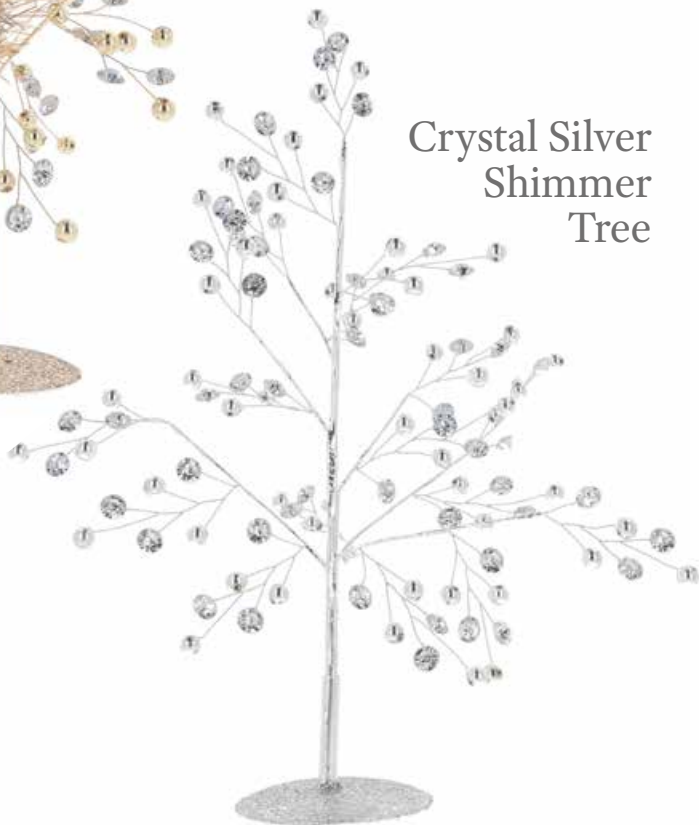

Crystal Silver
Shimmer
Tree

SHIMMER TREE

Each tree is adorned with plastic crystals and is available in traditional silver or gold. The gold tree features extra gold pine detail, gold & silver crystals and a gold glittery base. The silver tree has clear & silver crystals with a silver glittery base. Each wire branch can be manipulated into position to suit your style and space. Metal base. Comes boxed. Size: H35 x W9cm.

SILVER 90734 £14/€16.50
GOLD 90735 £15/€18