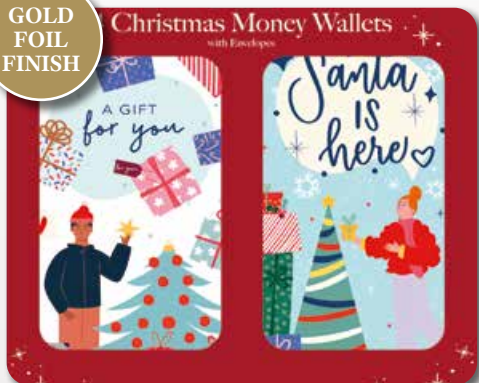

CONTEMPORARY

GOLD
FOIL
FINISH