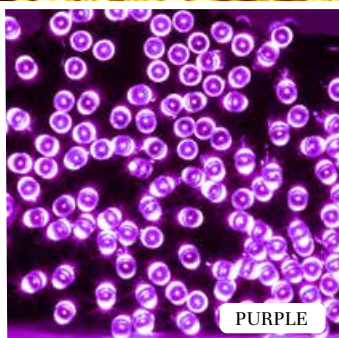

SETS OF LED CHASER LIGHTS

Available in sets of 100 and 300 LEDs. Features 8 functions. Suitable for indoor and outdoor use. Mains powered with supplied adaptor. **100 LEDs** overall length: 11.9m (including 5m from adaptor to the first LED).
300 LEDs overall length: 25.9m (including 5m from adaptor to the first LED).

100 WHITE	90307	300 WHITE	90313
100 WARM WHITE	90308	300 WARM WHITE	90314
100 MULTI-COLOUR	90309	300 MULTI-COLOUR	90315
100 PINK	90311	300 PINK	90317
100 PURPLE	90312	300 PURPLE	90318
£16/€19 EACH SET		£30/€35.50 EACH SET	

Christmas with VivaMK