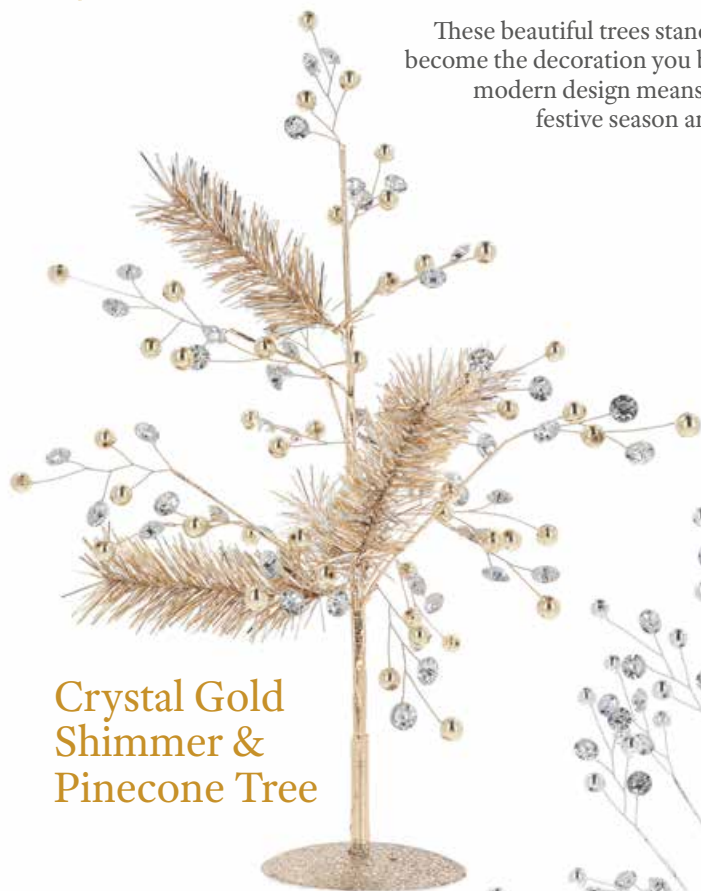

Your New Favourite Christmas Decoration

These beautiful trees stand at an impressive 35cm and will become the decoration you bring out annually. Their sleek & modern design means they can be on show during the festive season and left out long after it's finished.

FROM ONLY

£14
€16.50

Crystal Gold
Shimmer &
Pinecone Tree