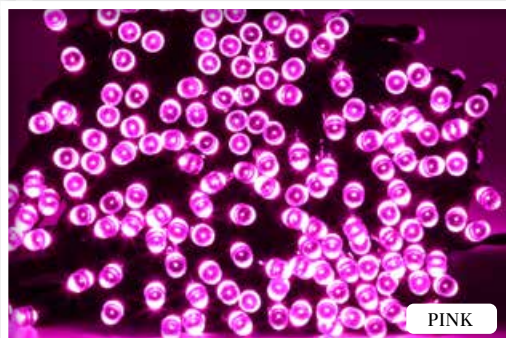

SETS OF LED CHASER LIGHTS

Available in sets of 100 and 300 LEDs. Features 8 functions. Suitable for indoor and outdoor use. Mains powered with supplied adaptor. **100 LEDs** overall length: 11.9m (including 5m from adaptor to the first LED).
300 LEDs overall length: 25.9m (including 5m from adaptor to the first LED).

100 WHITE	90307	300 WHITE	90313
100 WARM WHITE	90308	300 WARM WHITE	90314
100 MULTI-COLOUR	90309	300 MULTI-COLOUR	90315
100 PINK	90311	300 PINK	90317
100 PURPLE	90312	300 PURPLE	90318
£16/€19 EACH SET		£30/€35.50 EACH SET	

Christmas with VivaMK