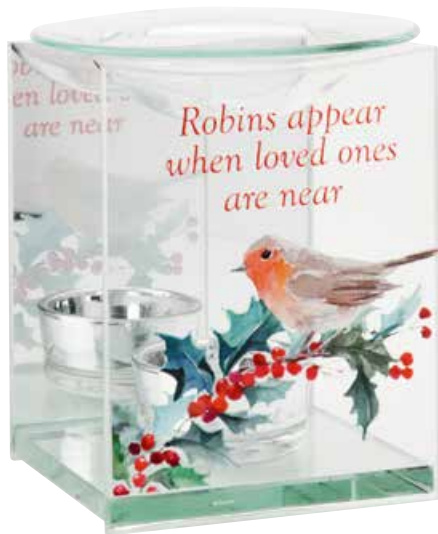

Poinsettia Glassware

£12 FROM ONLY
/€14.50

POINSETTIA WINE / STEMLESS GLASS

A choice of two beautifully designed poinsettia glasses either as a stemless glass or a wine glass. Both glasses feature gold rim detail, and three poinsettia flowers with foliage detail, repeated on each side. Gift boxed. Handwash. Stemless Glass: H12.3 x diam. 9.3cm.

Wine Glass: H22.5 x diam. 8.6cm.

STEMLESS GLASS 90763

£12/€14.50

WINE GLASS 90764

£15/€18

STEMLESS GLASS

WINE
GLASS

£5/€6

MISSING YOU AT CHRISTMAS

The Missing You at Christmas feather provides a lasting memory of someone special who is greatly missed at Christmas time. Red ribbon for easy hanging. Metal. Size: H20 x W5 x D1cm. **90765 £5/€6**

WAS £17/€20.50

BATTERIES AVAILABLE ON PAGE 42

NOW ONLY £15 €18

£12/€14.50

ROBIN CHRISTMAS OIL BURNER

This beautifully decorated Christmas Oil Burner showcases a Robin perched on holly branches alongside a 'Robins Appear When Loved Ones Are Near' sentiment. Tealight not included. Comes boxed. Glass H12.5 x W8.9 x D8.9cm. **90766 £12/€14.50**