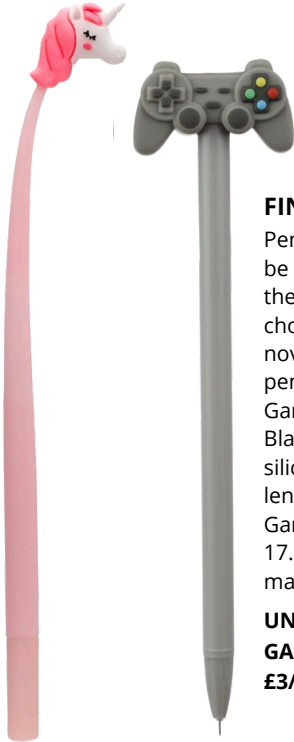

SQUEEZY STRETCHY DINOSAUR

SQUEEZY STRETCHY DINOSAUR

This stretchy and cute dino makes an excellent fidget toy! Squeeze, stretch, squish and scrunch – the sleepy dinosaur will always return to its original shape. Rubber. H7.5 x W6 x D6cm. Suitable from 3+ years. Colour may vary. **13791 £5.50/€6.50**

ONLY
£5.50
€6.50
EACH

MINERAL MINERS DIG IT OUT KIT

MINERAL MINERS DIG IT OUT KIT

Dig a variety of gems, stones and minerals with your very own dig-out kit. Each kit contains an Earthen block measuring H4 x W7 x D3cm, 1 x digging tool and 1 x dusting brush. Approx. 8 items per block. Suitable for ages 8+ years. **13792 £5.50/€6.50**

FINE TIP PEN

ONLY
£3
€3.60
EACH

FINE TIP PEN

Pens don't have to be boring! Break the mould with a choice of two novelty fine tip pens in Unicorn or Gaming designs. Black ink. Plastic & silicone. Unicorn length: 23cm. Gaming length: 17.5cm. Colour may vary.