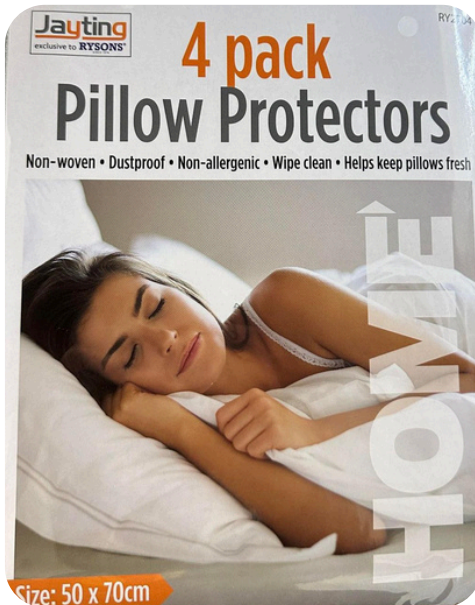

Luxury range of pillowcase & mattress protectors

A. PAIR OF LUXURY QUILTED WATERPROOF PILLOWCASE PROTECTORS **£12.50**
€15

B. PAIR OF LUXURY QUILTED PILLOWCASE PROTECTORS **£11**
€13

C. PACK OF 4 PILLOW PROTECTORS **£5/€6**