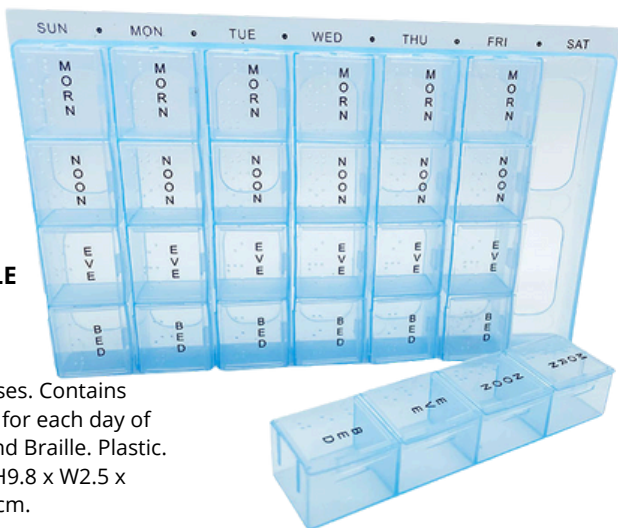

14109 **£12.50/€15**

Medicine Chest

ONLY
£4
€4.70

• MARKED WITH
TEXT & BRAILLE

MEDICINE CHEST

Keep track of your regular medicine doses. Contains one removable 4-compartment section for each day of the week which are marked with text and Braille. Plastic.

Size of each removable compartment: H9.8 x W2.5 x D1.7cm. Overall size: H11 x W17.5 x D2cm.

12185 £4/€4.70

Tablet Crusher

ONLY
£4
€4.70

TABLET CRUSHER

The crusher is designed to simplify the process of crushing tablets, making it more accessible for those who may have difficulty swallowing whole pills. Built-in storage container. Plastic. L8.3 x Diam. 5cm.