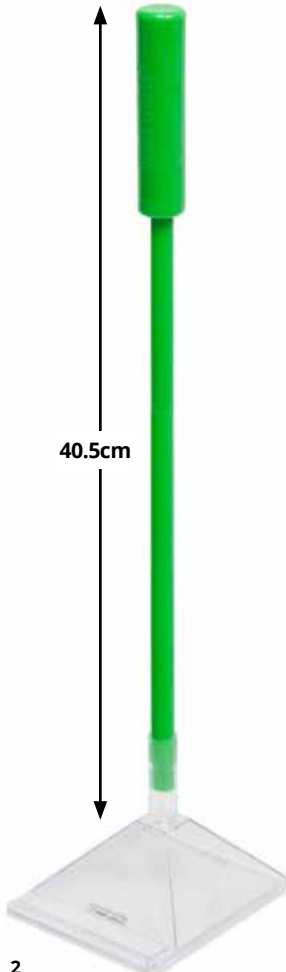

# KATCHA BUG

TRAP BUGS AT ARMS LENGTH WITHOUT CAUSING HARM

ONLY  
**£10**  
€12

- ✓ Humane
- ✓ No mess
- ✓ No contact