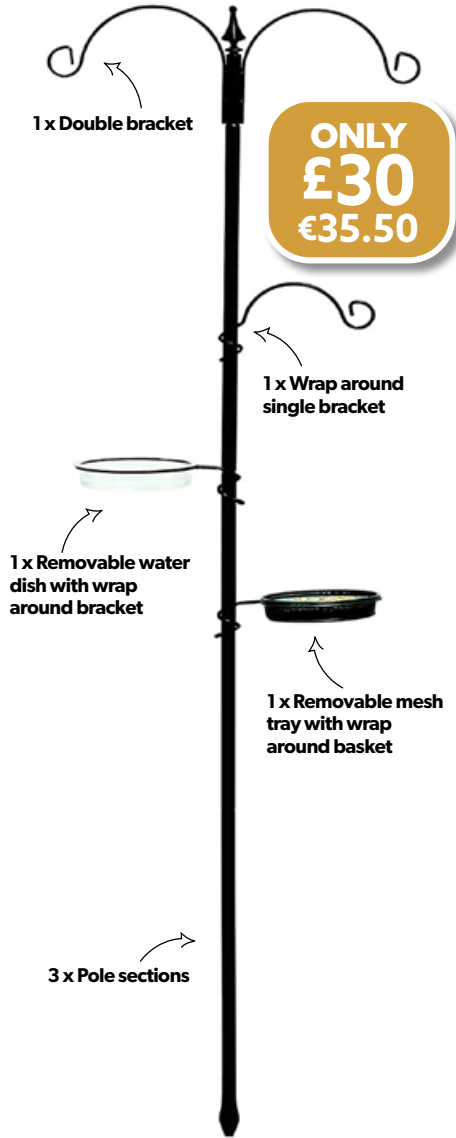

WILD BIRD FEEDING STATION

ONLY
£30
€35.50

WILD BIRD FEEDING STATION

Invite feathered friends into your garden all year round with the sturdy steel wild bird feeding station. It has a spiked base to drive it easily into the ground and includes 1 removable water dish and 1 removable mesh tray. Brown hammertone finish. Assembly required. Assembled size: H190 x W51.5 x D15cm. **14172 £30/€35.50**