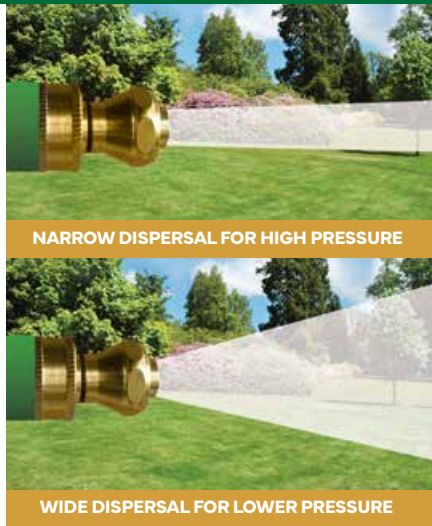

POWER SHOT - SAME HOSE, MORE PRESSURE!

POWER SHOT

The power of a high-pressure cleaner without the need for expensive and bulky equipment! Power Shot is a powerful, pocket-sized innovative product which produces up to 45% more pressure from your hose whilst saving up to 45% on water use. It connects quickly and easily to most makes of hose connectors. Variable settings. Solid brass. Approx. size: L7.5cm.

13224 £9/€11